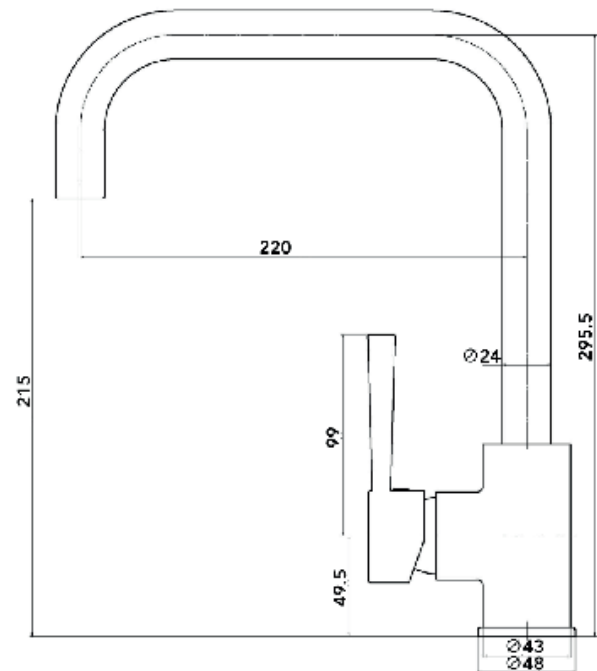

VALENTINA

Product Code	580381
Minimum Pressure	0.2 Bar
Maximum Pressure	5 Bar
Overall Height	296mm
Spout Exit Height	215mm
Spout Exit Reach	220mm

Colour Finishes

580381 Chrome