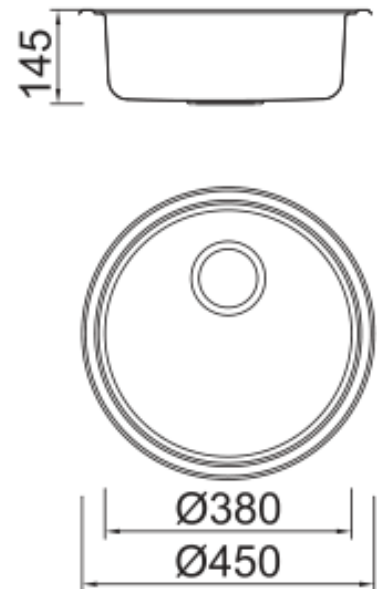

ARI ROUND BOWL

Product Code	610419K
Overall Size	450mm
Main Bowl Size	380 x 145mm
Second Bowl Size	N/A
Mimimum Base Unit	480mm
Material	0.8mm S/S 304
Finish	Satin brushed

Colour Finishes

610419K Satin Brushed