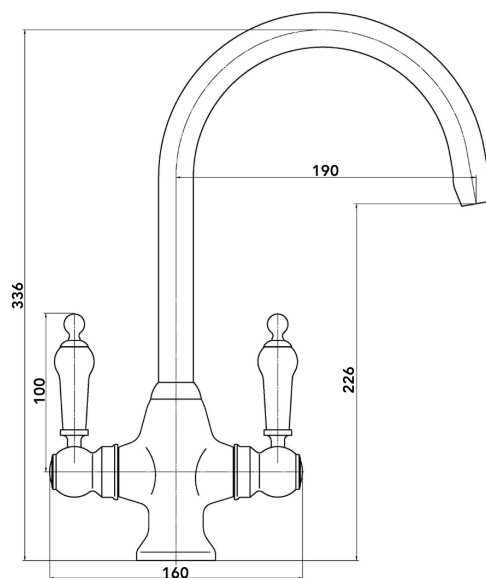

## DASHWOOD

Product Code	580304
Minimum Pressure	0.2 Bar
Maximum Pressure	5 Bar
Overall Height	336mm
Spout Exit Height	226mm
Spout Exit Reach	190mm

### Colour Finishes

580304 Chrome