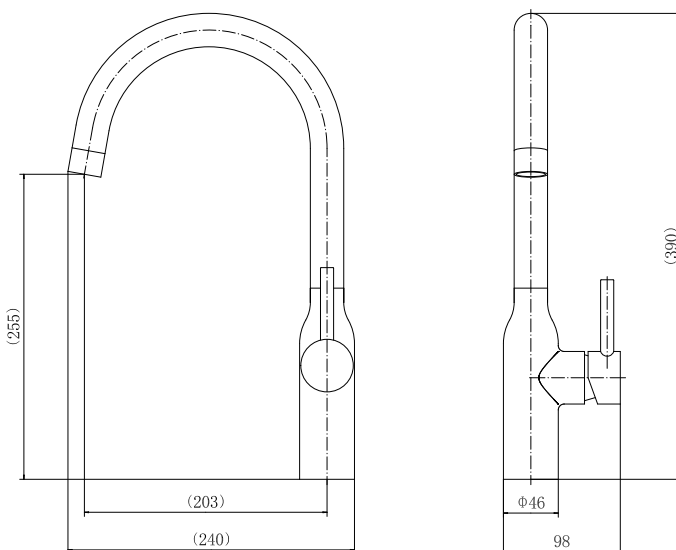

ELI

Product Code	5007
Minimum Pressure	0.2 Bar
Maximum Pressure	5 Bar
Overall Height	390mm
Spout Exit Height	255mm
Spout Exit Reach	203mm

Colour Finishes

5007B Black

5007BB Brushed Brass

5007BC Copper

5007BF Brushed Chrome

5007CM Chrome

T 353 (0)1 842 6255

E hello@eirlinekitchens.ie

www.eirlinekitchens.ie

Eirline
Instantor Works, Santry Avenue, Dublin D09 K160