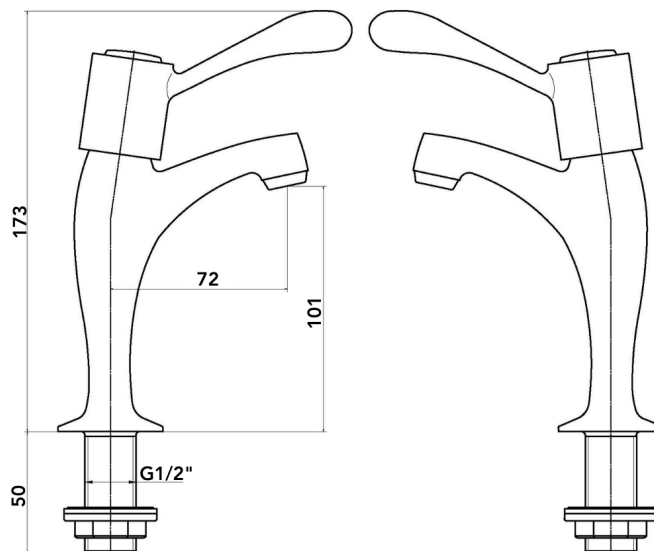

## ESTER

Product Code	598053
Minimum Pressure	0.2 Bar
Maximum Pressure	5 Bar
Overall Height	173mm
Spout Exit Height	101mm
Spout Exit Reach	72mm

### Colour Finishes

598053 Chrome