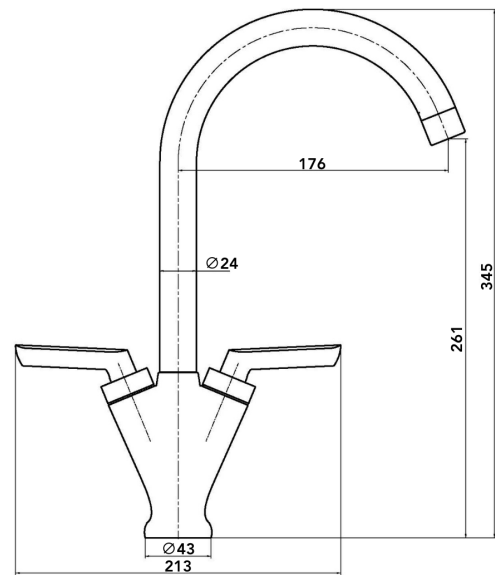

FREYA

Product Code	580083
Minimum Pressure	0.5 Bar
Maximum Pressure	5 Bar
Overall Height	345mm
Spout Exit Height	261mm
Spout Exit Reach	176mm

Colour Finishes

580083 Chrome