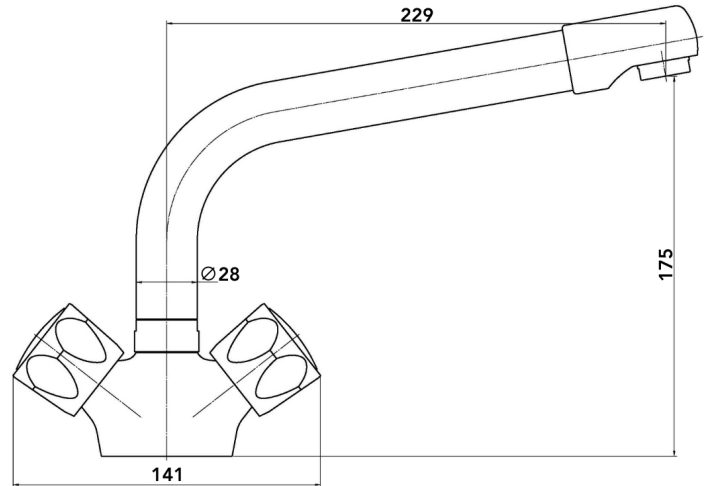

GINA

Product Code	580333
Minimum Pressure	0.2 Bar
Maximum Pressure	5 Bar
Overall Height	207mm
Spout Exit Height	175mm
Spout Exit Reach	229mm

Colour Finishes

580333 Chrome