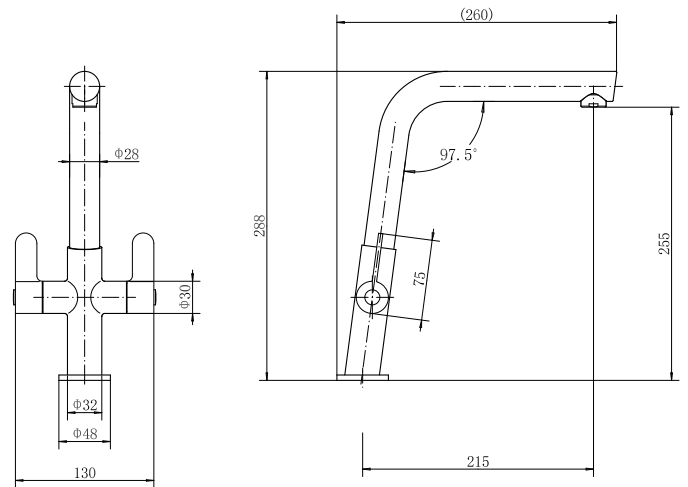

## IDA

Product Code	5002
Minimum Pressure	0.2 Bar
Maximum Pressure	5 Bar
Overall Height	288mm
Spout Exit Height	255mm
Spout Exit Reach	215mm