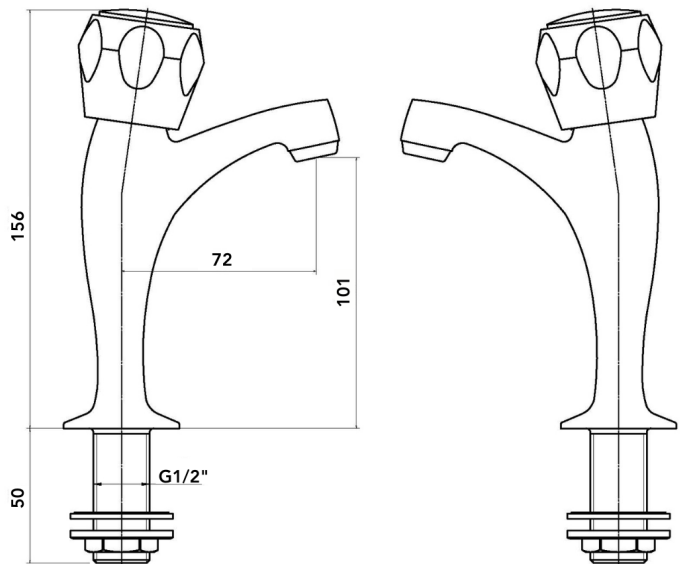

JOLINE

Product Code	580003
Minimum Pressure	0.2 Bar
Maximum Pressure	5 Bar
Overall Height	156mm
Spout Exit Height	101mm
Spout Exit Reach	72mm

Colour Finishes

580003 Chrome