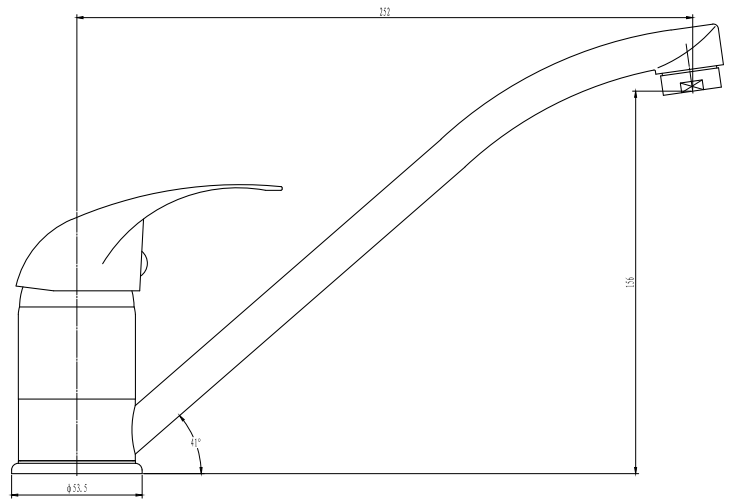

SERENA

Product Code	580306
Minimum Pressure	0.2 Bar
Maximum Pressure	5 Bar
Overall Height	184mm
Spout Exit Height	156mm
Spout Exit Reach	252mm

Colour Finishes

580306 Chrome