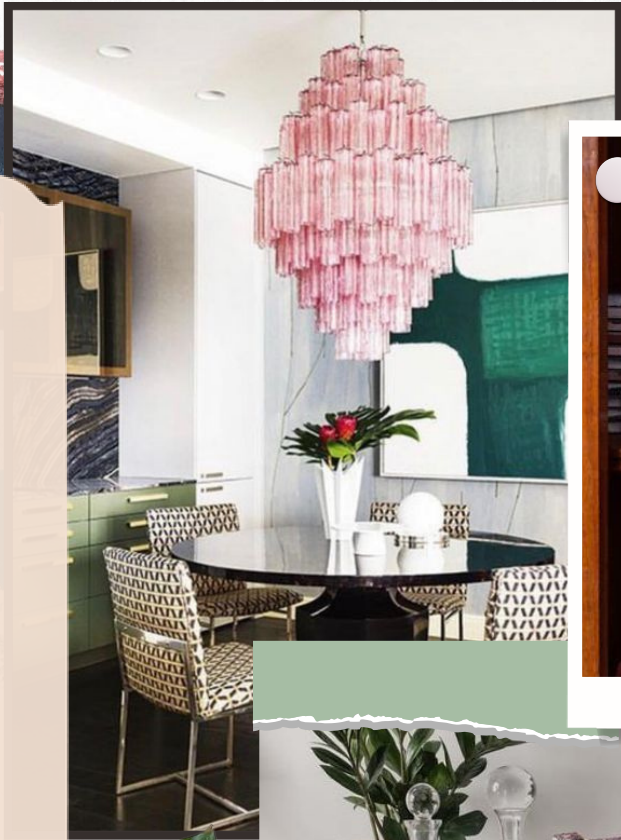

MOOD BOARD

ISAK - Brushed Brass