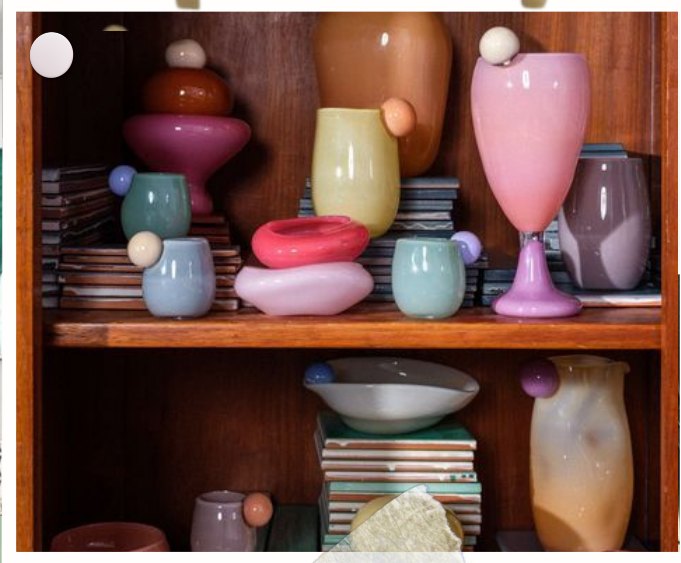

MOOD BOARD

ISAK - Brushed Brass